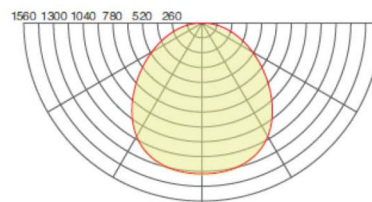

6W wall lamp replaces traditional 20W fluorescent lamp

- 50% energy saving compare with traditional CFO, average lifespan reaches above 50000hrs
- Rotatable cap, easy for installation
- No ultraviolet rays in use, healthy and environmental protection
- Unique heat dissipation design which can expand heat dissipation area
- Suitable for supermarket, hotel and other public places

Specification

Model No.	Power(W)	Input Voltage(V)	IP Grade	CCT(K)	Lumens(lm)	Beam Angle(°)	CRI	LED
WALLED	6W	85~265	IP65	3000K 4000k 6500K	480~500	0~120	80	CREE-XBD 6x1W

Measurement

Distribution Curve Flux

Display