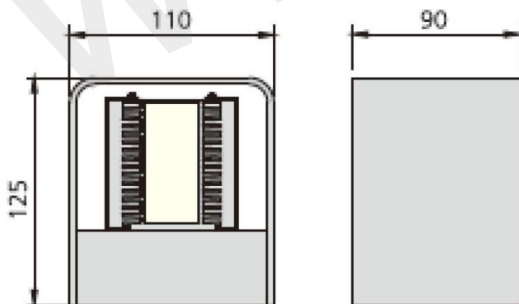

Specification

Model No.	Power(W)	Input Voltage(V)	IP Grade	CCT(K)	Lumens(lm)	Beam Angle(°)	CRI	LED
WALLED	6W	85~265	IP65	3000K 4000k 6500K	480~500	0~120	80	CREE-XBD 6x1W

Measurement

Distribution Curve Flux

Display